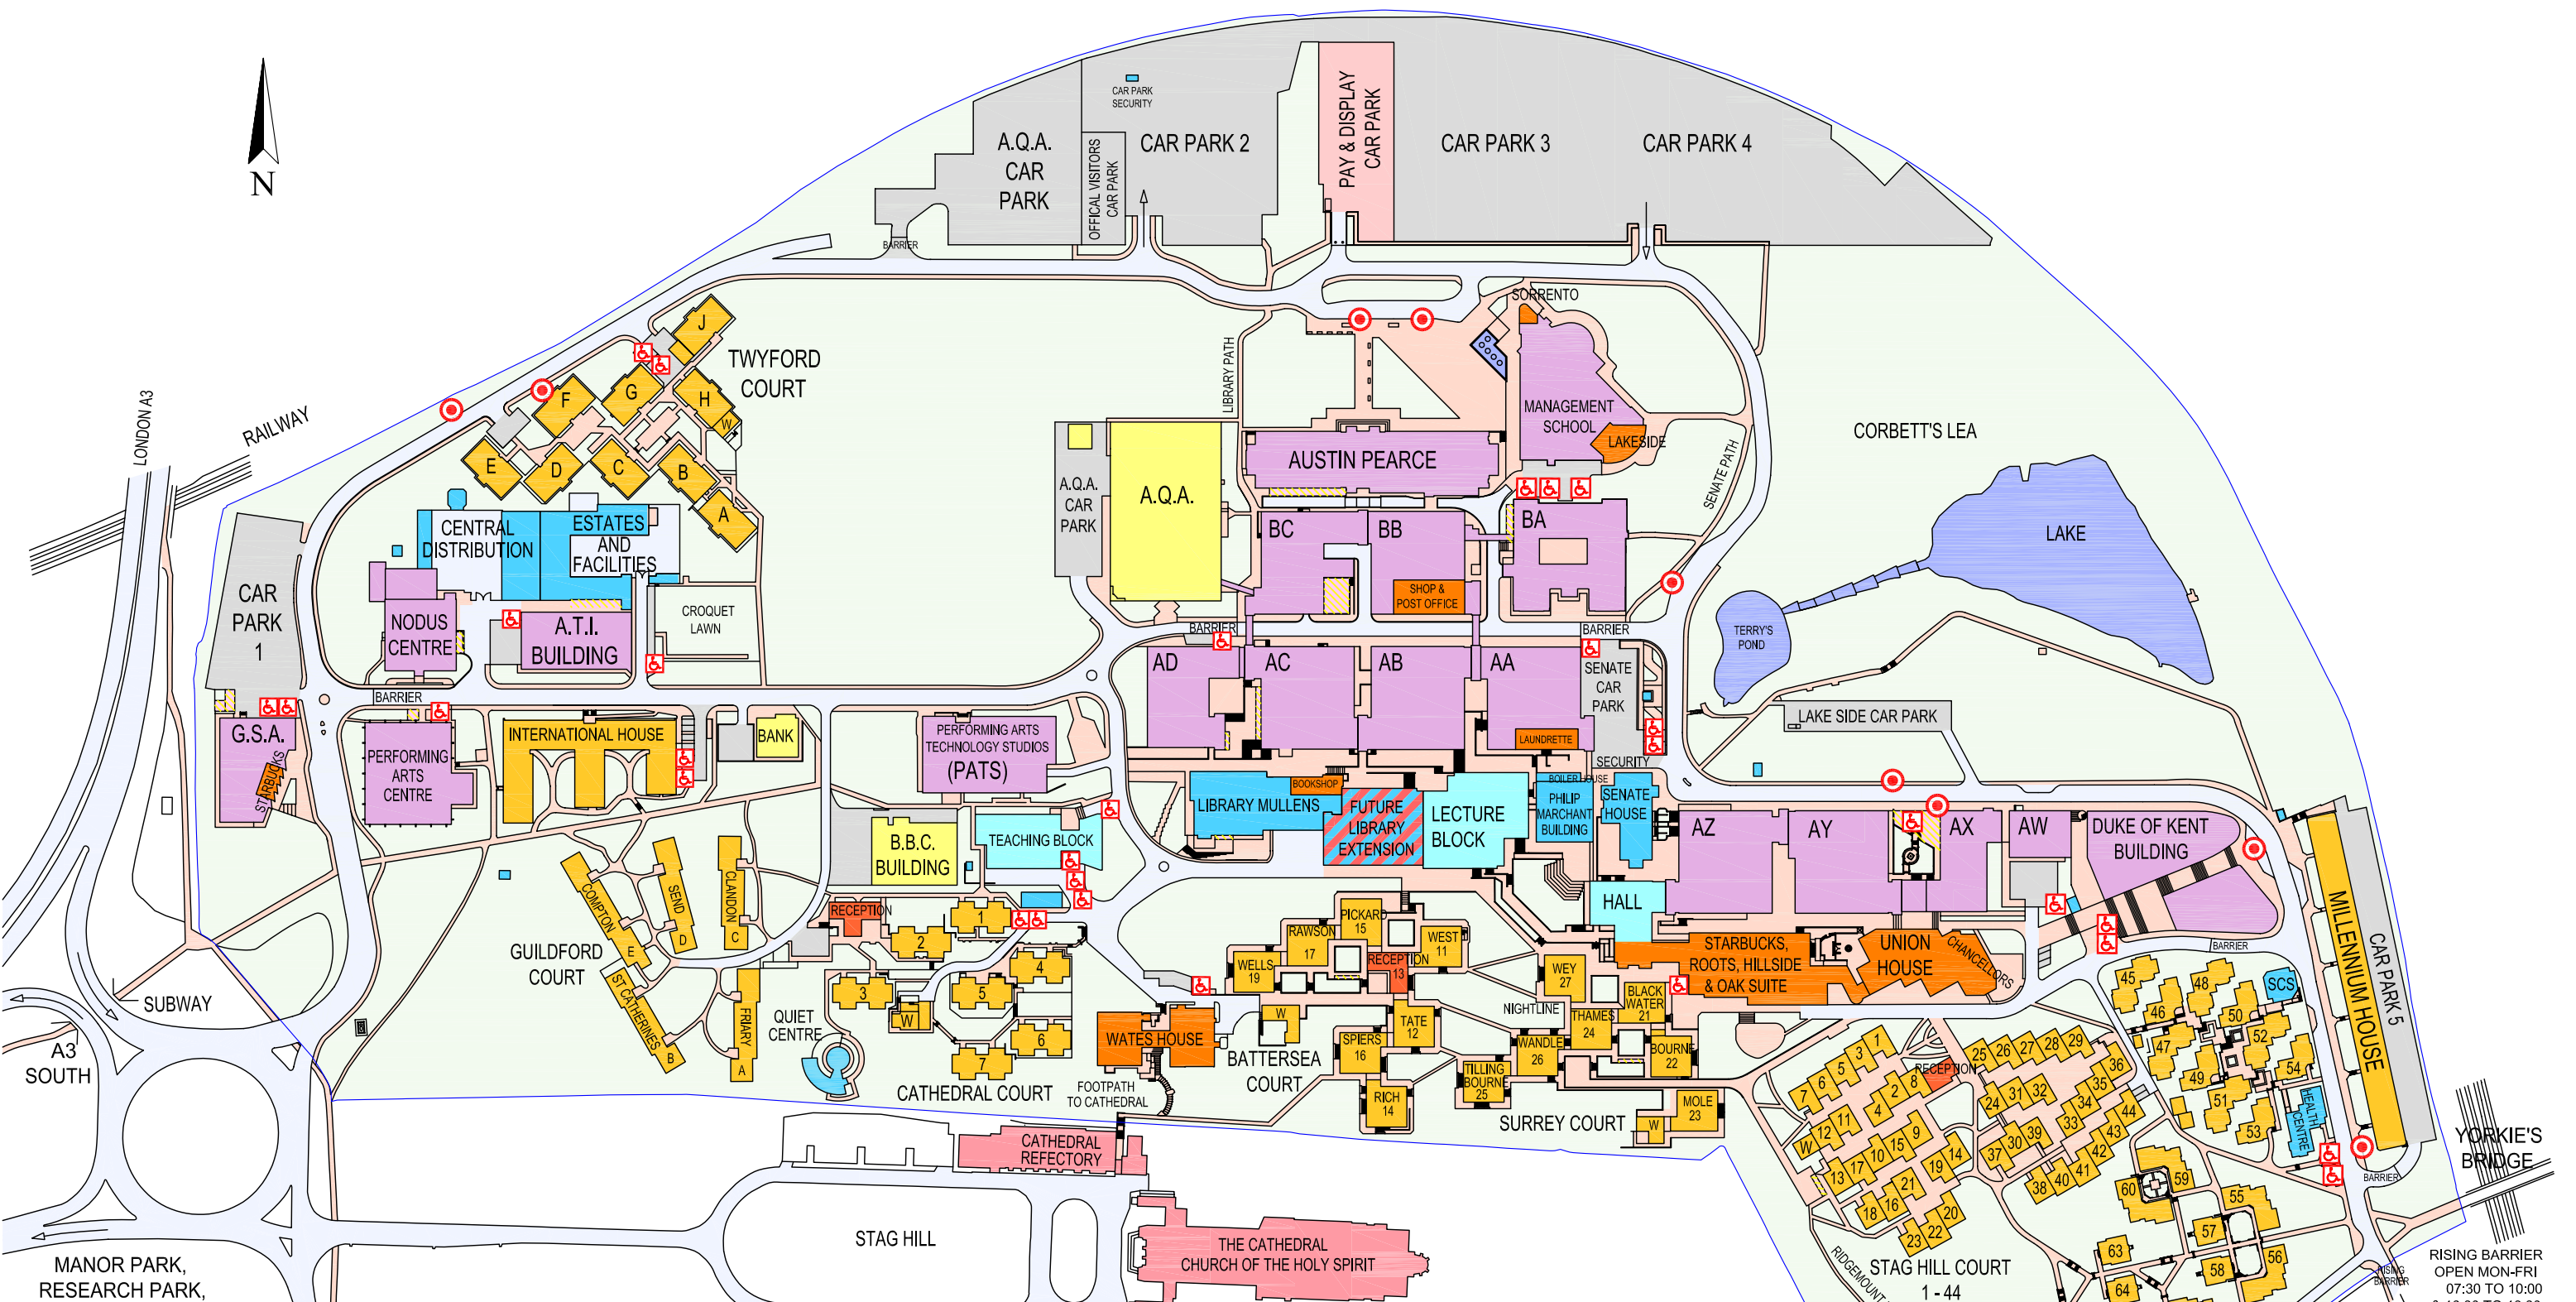

STAG HILL SITE PLAN

MANOR PARK,
RESEARCH PARK,
SURREY SPORTS PARK
& A3 NORTH

A3
SOUTH

LONDON A3

SUBWAY

GUILDFORD

Legend

- | | | |
|--|--|---|
|  Academic Buildings |  External Organisations |  Future Library Extension
NO ACCESS |
|  Residences |  Central Facilities |  Lake |
|  Residences Reception Buildings |  Cycle Parks |  Car Parks |
|  Central Social Facilities |  University Buildings |  Disabled Parking Spaces |
| | |  Bus Stops |

RISING BARRIER
OPEN MON-FRI
07:30 TO 10:00
& 16:30 TO 19:30

GUILDFORD -
RAILWAY STATION
PEDESTRIANS & BUSES